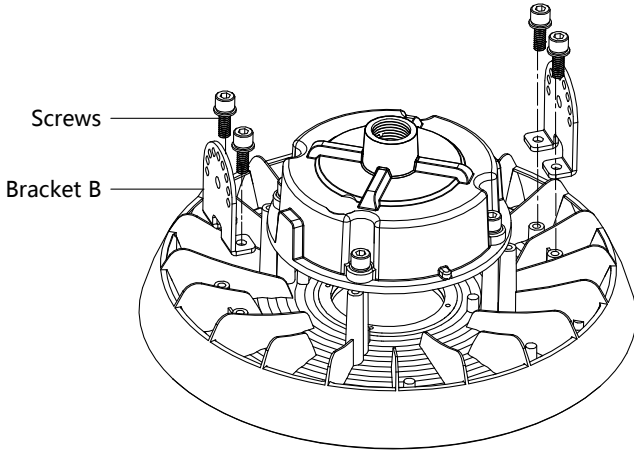

Instruction Manual for Installing UFO Mounting Bracket

1. Lock the 2pcs bracket B on the lamp with screws.

2. Install Bracket A on the Bracket B (as the picture showed)

3. Adjust the angle of Bracket A (as the picture showed), and then fix.