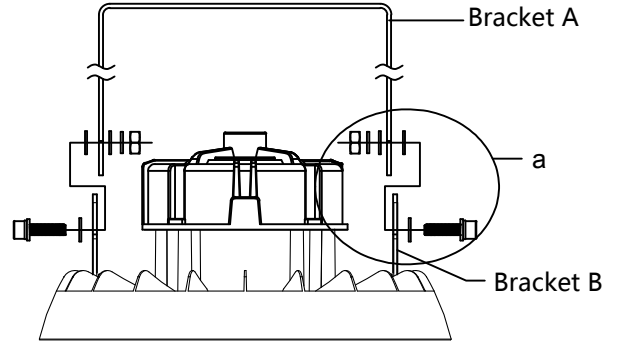

Instruction Manual for Installing UFO Mounting Bracket

1. Lock the 2pcs bracket B on the lamp with screws.

2. Install Bracket A on the Bracket B (as the picture showed)

3. Adjust the angle of Bracket A (as the picture showed), and then fix.