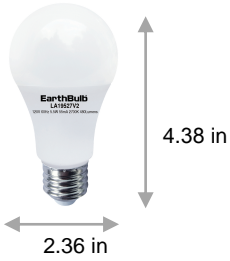

### PRODUCT DESCRIPTION

6 watt A19 Omni-directional EarthBulb LED provides 480 lumens and replaces 40 watt incandescent directional bulbs for over 80% energy savings. Great for use in table lamps, floor lamps, wall sconce, and task lighting applications. Multi-Chipset LED and an advanced cooling system provides for 15,000 hours of LED life. Medium screw base. Suitable for outdoor use, damp location, when installed in fixtures and not directly exposed to weather.