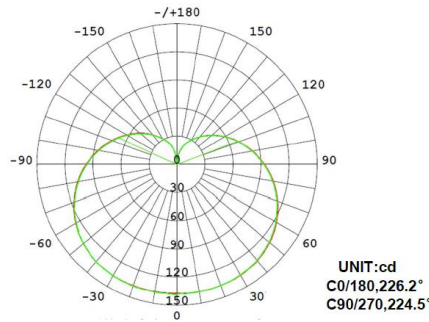

AVERAGE BEAM ANGLE (50%):225.3°

Note: IES files available upon request.