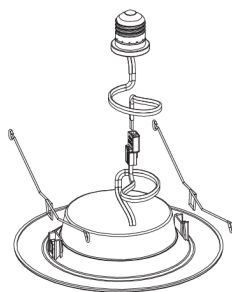

PRODUCT DIMENSIONS

KITS INCLUDE:

- + LED Recessed Downlight
- + Mounting hardware
- + E26 Screw Base Connector
- + Spring Clips

PACKAGE DETAILS

INDIVIDUAL PACKAGE

Individual Carton Qty: 1

Dimensions:

5.7" Length x 2.05" Width x 5.91" Depth

Weight: 0.81 LBS

UPC: 840791117279

MASTER CARTON

Master Carton Qty: 40

Dimensions:

22" Length x 12.12" Width x 13" Height

Weight: 8.67 LBS

UPC: 8407911172900

INSTALLATION

Spring

E26 Base

LIGHT DISTRIBUTION

Easily access our DLC qualified products with rebates in your area.

ACCESS IT HERE: [Rebate Finder - LED Recessed Ceiling Trim Kit](#)

www.earthtronics.com/rebate-finder/catalog/