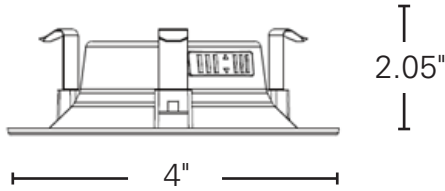

PRODUCT DIMENSIONS

KITS INCLUDE:

- + LED Recessed Downlight
- + Mounting hardware
- + E26 Screw Base Connector
- + Spring Clips

PACKAGE DETAILS

INDIVIDUAL PACKAGE

Individual Carton Qty: 1

Dimensions:

5.7" Length x 2.05" Width x 5.91" Depth