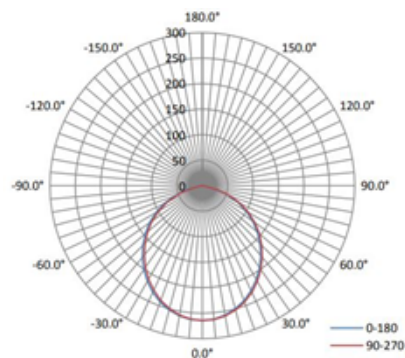

LIGHT DISTRIBUTION

Easily access our DLC qualified products with rebates in your area.

ACCESS IT HERE: [Rebate Finder - LED Recessed Ceiling Trim Kit](#)

www.earthtronics.com/rebate-finder/catalog/