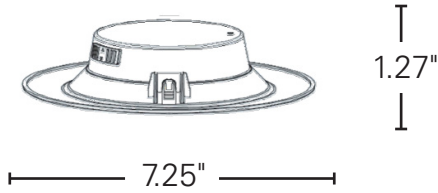

Weight: 50,000 hrs.

Dimensions:
5.51" L x 5.51" W x 1.14" D

Not for sale or use in California.

5"/6" LED Recessed Ceiling Trim Kit

850 Lumen, 9 Watt, Color Selectable

ORDER CODE:
11726

MODEL NUMBER:
LRT69CCTD

PRODUCT DIMENSIONS

KITS INCLUDE:

- + LED Recessed Downlight
- + Mounting hardware for 5" or 6"
- + E26 Screw Base Connector
- + Spring Clips

INDIVIDUAL PACKAGE

Individual Carton Qty: 1

Dimensions:

7.48" Length x 7.48" Width x 1.97" Depth