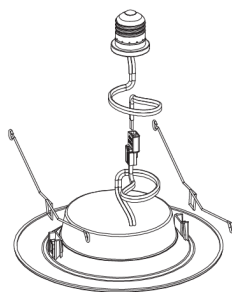

PRODUCT DIMENSIONS

KITS INCLUDE:

- + LED Recessed Downlight
- + Mounting hardware for 5" or 6"
- + E26 Screw Base Connector
- + Spring Clips

INDIVIDUAL PACKAGE

Individual Carton Qty: 1

Dimensions:

7.48" Length x 7.48" Width x 1.97" Depth

Weight: 0.81 LBS

UPC: 840791117262

PACKAGE DETAILS

MASTER CARTON

Master Carton Qty: 40

Dimensions:

21.22" Length x 15.67" Width x 16.26" Height

Weight: 8.67 LBS

UPC: 84079111726200

INSTALLATION

Spring

E26 Base

LIGHT DISTRIBUTION

Easily access our DLC qualified products with rebates in your area.

ACCESS IT HERE: [Rebate Finder - LED Recessed Ceiling Trim Kit](#)

www.earthtronics.com/rebate-finder/catalog/