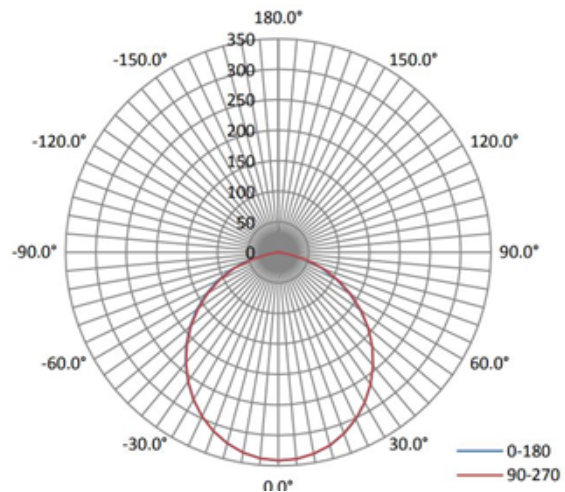

LIGHT DISTRIBUTION

Easily access our DLC qualified products with rebates in your area.

ACCESS IT HERE: [Rebate Finder - LED Recessed Ceiling Trim Kit](#)

www.earthtronics.com/rebate-finder/catalog/