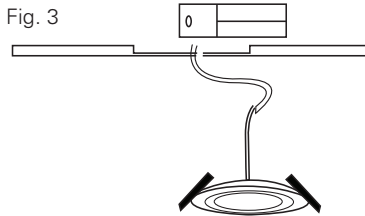

UPC: 840791116968

MASTER CARTON

Master Carton Qty: 6

Dimensions:

9.45" Length x 11.77" Width x 6.30" Height

Weight: 21.30 LBS

UPC: 84079111696800

INSTALLATION

Fig. 1

Fig. 2

Fig. 3

Fig. 4

Fig. 5