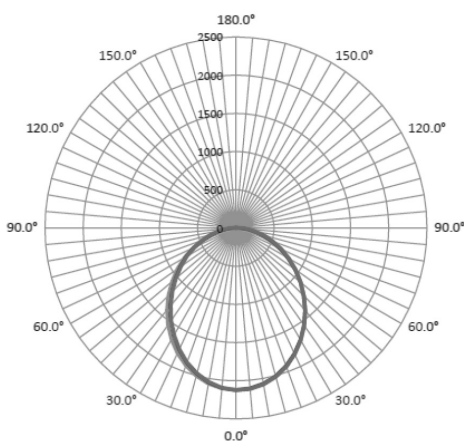

Dimensions:

48.43" L x 5.71" D x 6.42" W

Weight: 4.63 LBS

UPC: 840791116081

MASTER CARTON

Individual Carton Qty: 4

Dimensions:

49.02" L x 10.44" D x 6.14" W

Weight: 19.84 LBS

UPC: 84079111608100

PRODUCT DETAILS

47.6" L x 5.3" W x 2.1" D

LIGHT DISTRIBUTION CURVE

LIGHTING LAYOUT

Average Illuminance: 26 fc

Number of Luminaires: 4