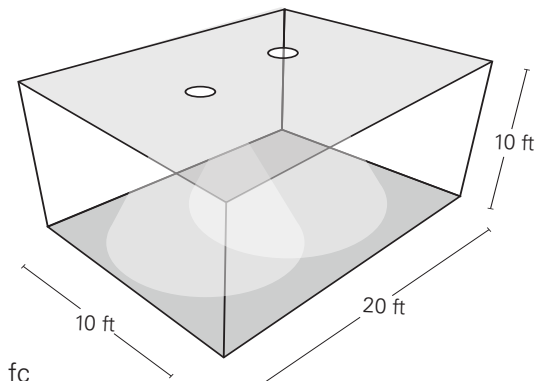

Dimensions:

48.43" L x 5.71" D x 6.42" W

Weight: 4.63 LBS

UPC: 840791116081

MASTER CARTON

Individual Carton Qty: 4

Dimensions:

49.02" L x 10.44" D x 6.14" W

Weight: 19.84 LBS

UPC: 84079111608100

PRODUCT DETAILS

47.6" L x 5.3" W x 2.1" D

LIGHT DISTRIBUTION CURVE

LIGHTING LAYOUT

Average Illuminance: 26 fc

Number of Luminaires: 4