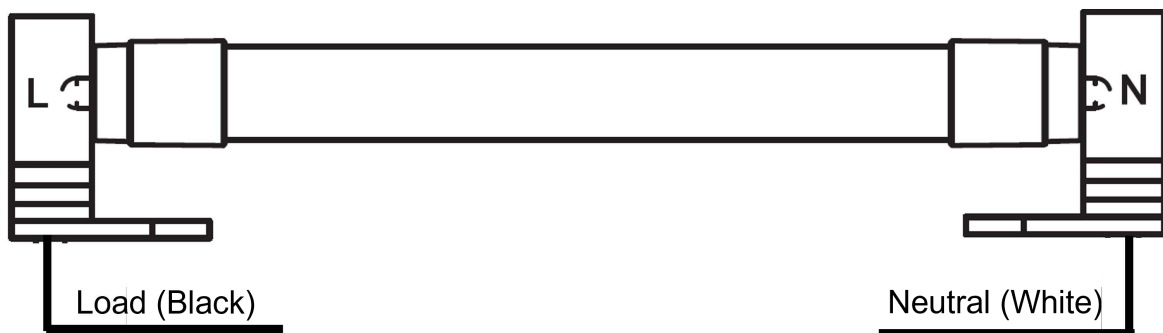

OPTIONAL ACCESSORIES - (Sold separately)

External Emergency Backup Kit

Order Code: 11405

Dimensions:

23.97" Length x 23.97" Width x 2" Depth

Weight: 6.75 LBS

UPC: 84079112526

WIRING DIAGRAM