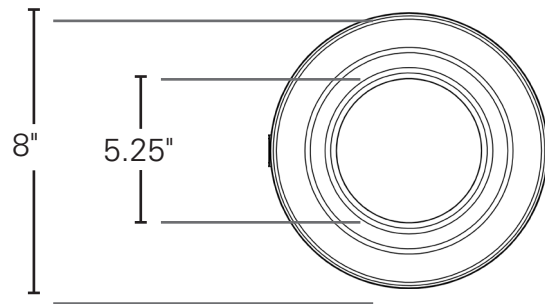

### MASTER CARTON

Master Carton Qty: 4

Dimensions:

21.57" Length x 11.02" Width x 14.09" Height

Weight: 10.54 LBS

UPC: 84079111419300

## PRODUCT DIMENSIONS