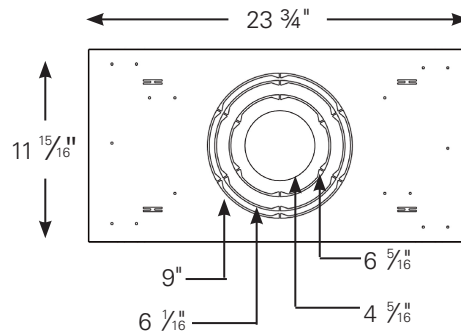

T-Grid Plate

Order Code: 11422