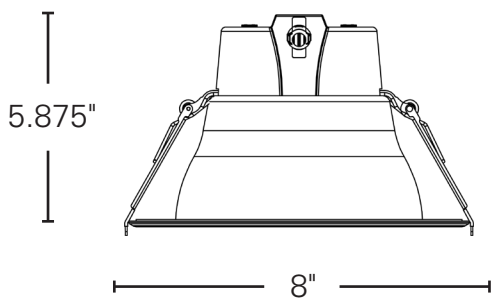

### INDIVIDUAL PACKAGE

Individual Carton Qty: 1

Dimensions:

10.43" Length x 10.43" Width x 6.41" Depth

Weight: 2.27 LBS

UPC: 840791114193

### MASTER CARTON

Master Carton Qty: 4

Dimensions:

21.57" Length x 11.02" Width x 14.09" Height

Weight: 10.54 LBS

UPC: 84079111419300

## PRODUCT DIMENSIONS