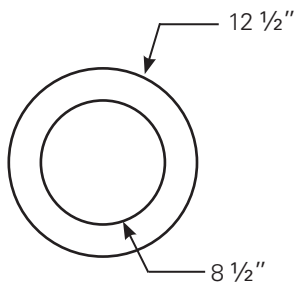

Order Code: 11424