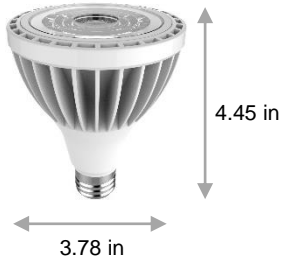

LED PAR30

2300 Lumen 19.8 Watt 5000K
PAR30 - 25° 120-277V

PRODUCT DESCRIPTION

19.8 watt PAR30 EarthBulb LED floodlight replaces 75 watt incandescent floodlights for over 85% energy savings. This PAR30 combines high lumen output and energy efficiency. High power LED and an advanced cooling system provides for 40,000 hours of LED life. Medium screw base. Wet location rated. Dimmable when used on 120VAC.

PRODUCT FEATURES

- Dimming when used on 120VAC
- PAR30 flood light provides 2300 lumens
- 25° beam angle provides a flood, not spot light
- Unique LED array design look like halogen when powered on
- Super Bright – 2x brighter
- Wet rated UL and suitable for exterior locations
- Fits track heads like a PAR lamp is intended

Order Code	Individual UPC	Master Park UPC	Qty
11269	840791112694	84079111269400	12
Dimensions (inches - Length x Width x Height)			
11269	3.86 x 3.86 x 5.12	16.23 x 12.32 x 6.18	12
Weight (lbs)			
11269	.449	6.622	12