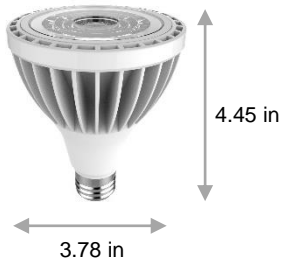

LED PAR30

2300 Lumen 19.8 Watt 4000K
PAR30 - 25° 120-277V

PRODUCT DESCRIPTION

19.8 watt PAR30 EarthBulb LED floodlight replaces 75 watt incandescent floodlights for over 85% energy savings. This PAR30 combines high lumen output and energy efficiency. High power LED and an advanced cooling system provides for 40,000 hours of LED life. Medium screw base. Wet location rated. Dimmable when used on 120VAC.

PRODUCT FEATURES

- Dimming when used on 120VAC
- PAR30 flood light provides 2300 lumens
- 25° beam angle provides a flood, not spot light
- Unique LED array design look like halogen when powered on
- Super Bright – 2x brighter
- Wet rated UL and suitable for exterior locations
- Fits track heads like a PAR lamp is intended

Order Code	Individual UPC	Master Park UPC	Qty
11268	840791112687	84079111287000	12
Dimensions (inches - Length x Width x Height)			
11268	3.86 x 3.86 x 5.12	16.23 x 12.32 x 6.18	12
Weight (lbs)			
11268	.449	6.622	12

Electrical

Watt	19.8
Power Factor	> 0.9
Voltage	120-277 volt
Frequency	60Hz
Base Type	E26 Medium
Operating Temperature Range	-4F to 104F

Light

Initial Lumens	2300
Lumens per Watt	116
Color Temperature	4000K
Color Rendering (CRI)	80+
Beam Angle	25°